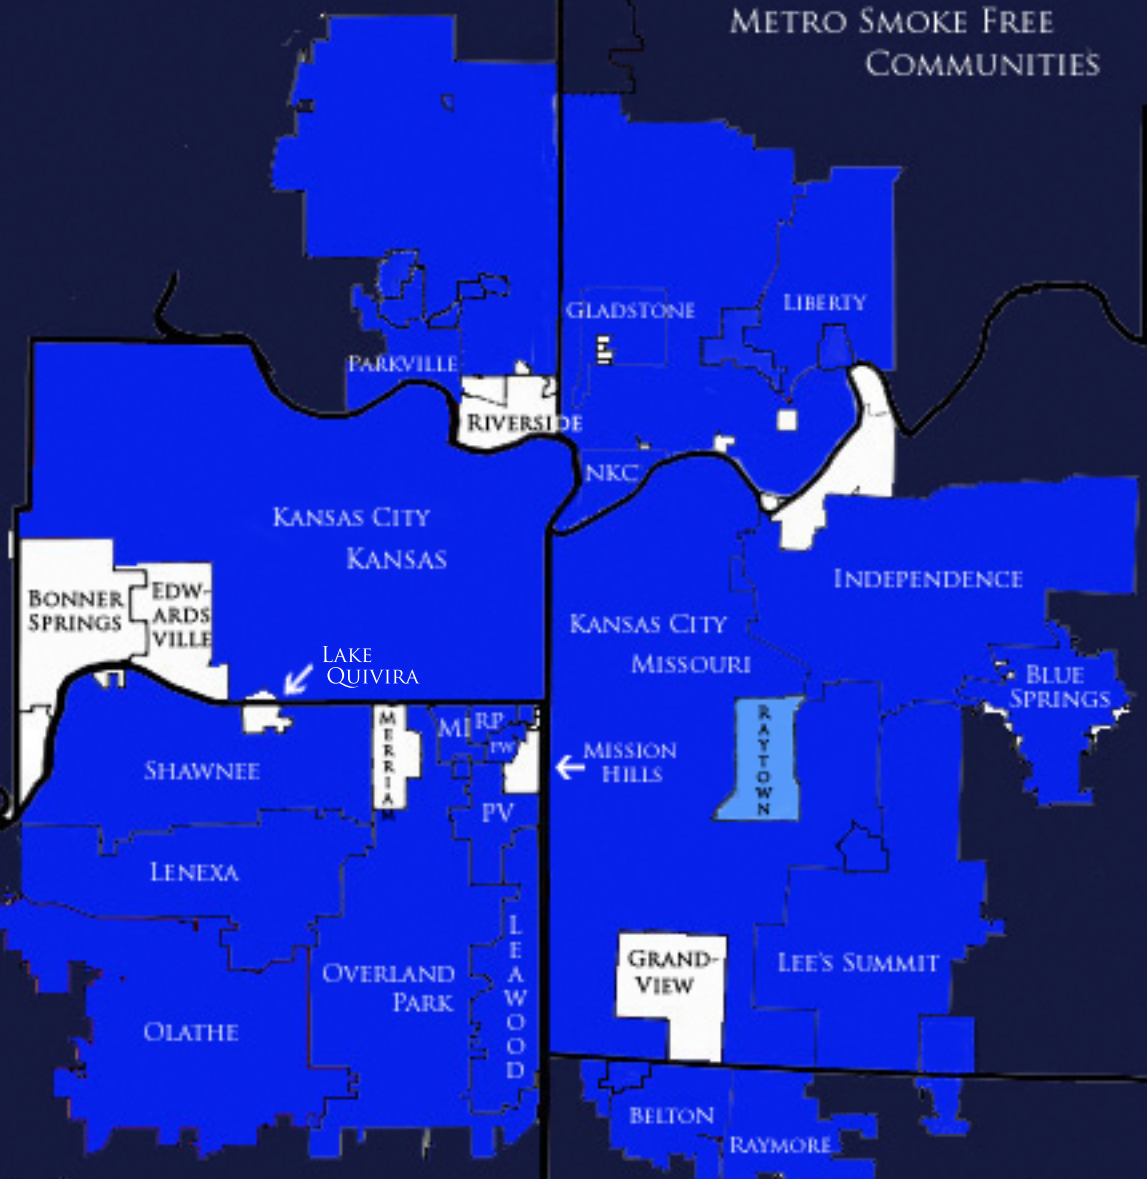

METRO SMOKE FREE COMMUNITIES

BLUE = ACTIVITY    WHITE = NO ACTIVITY